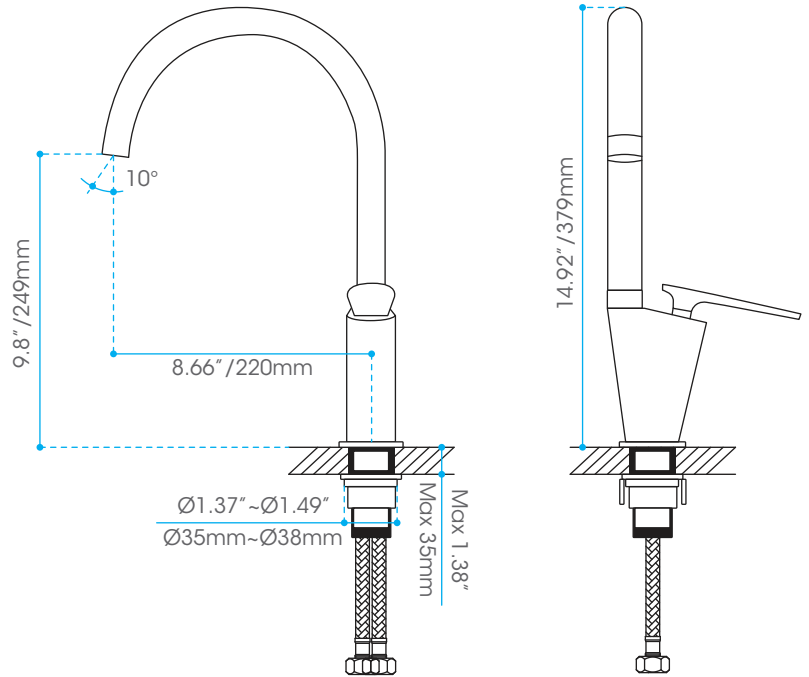

Affordable Luxury

kitchen Faucet.

**Description:**

- Single-lever kitchen faucet.
- Chrome finish.
- Flow Rate: 5.7 LPM

**Shipping Dimensions**

22.8 x 11.6 x 2.55" / 580 x 295 x 65mm

**Net Weight**

2.38 kg / 5.25 lbs

**Gross Weight**

2.88 kg / 6.34 lbs

 **Complies with CSA Standards**